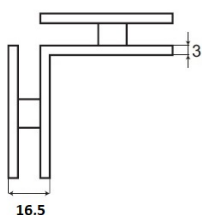

## Description:

Glass Clamp "Berni", 90DG, CPL, Glass/Glass, 44x44x16,5mm, Square Corners, 8-10mm Glass, Glass Mounted By  $\varnothing$ 14mm, Drilling, Brass Material

## Item number:

15.23.660-0

Units	Box	Carton	HS Code	Barcode
Pcs.	1	50	8302419000	 5704866477826