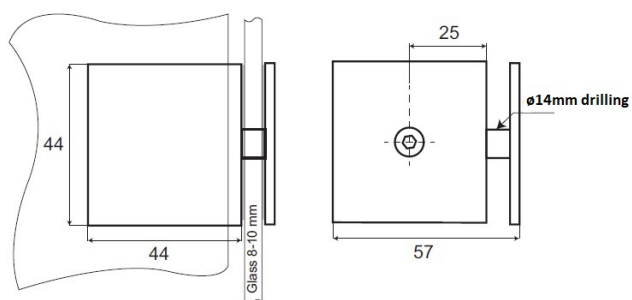

## Description:

Glass Clamp "Berni", 90DG, CPL, Glass/Glass, 44x44x16,5mm, Square Corners, 8-10mm Glass, Glass Mounted By  $\varnothing$ 14mm, Drilling, Brass Material

## Item number:

15.23.660-0

Units	Box	Carton	HS Code	Barcode
Pcs.	1	50	8302419000	 5704866477826